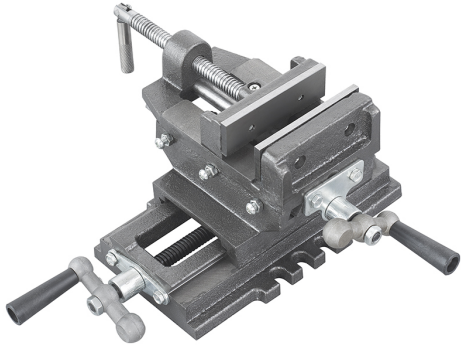

€96,70
~~€130,00~~

Jaws	150 x 40 mm
Opening	145 mm g
Base dimensions	280 x 170 mm
Height	160 mm
Longitudinal travel	160 mm
Cross travel	180 mm
EAN Code	8012667165826
Weight	15 kg